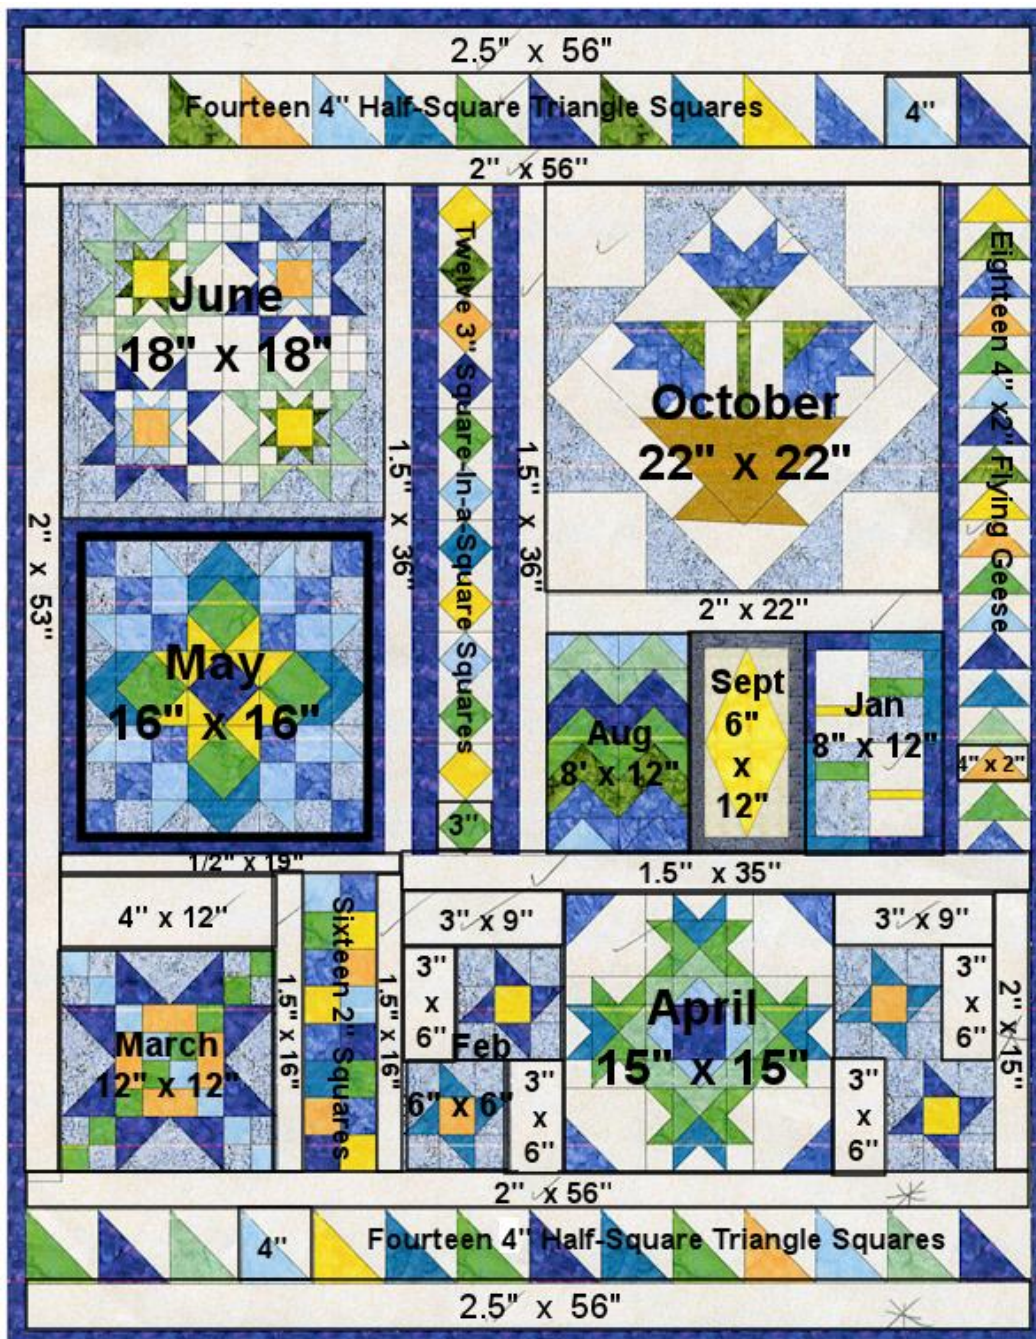

Overall Information (Quilt as Shown: 58" x 72")

All Measurements are **FINISHED** size.

Purple Borders and Sashing:

- Right and Left Sides of the Square-in-a-Square blocks is 1 1/2" x 36" (finished)
- Border around "May" Block is 1" (finished)
- Sashing Left Side of Flying Geese is 1" x 36" (finished)
- Outer Border is 1" (finished) or to your preference.